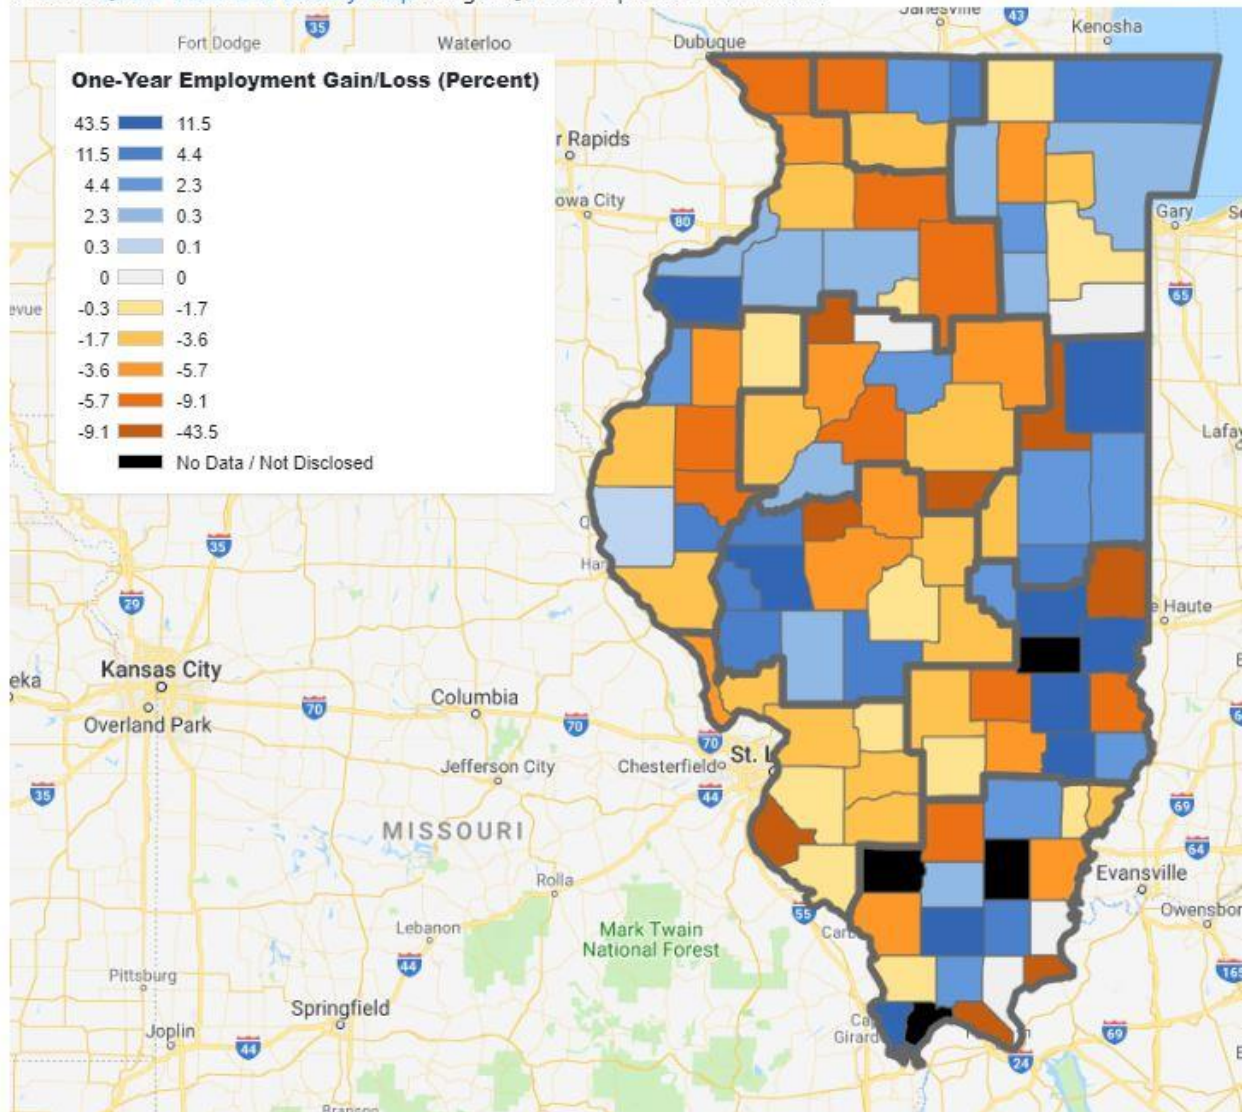

Regional Employment Change and Location Quotient Maps as of Quarter 4 2018

Construction 12 Month Employment Change

Source: QCEW State and County Map Range: Q4 2018 Updated: 2019-08-27

Construction Location Quotient

Source: QCEW State and County Map Range: Q4 2018 Updated: 2019-08-27

Financial 12 Month Employment Change

Source: QCEW State and County Map Range: Q4 2018 Updated: 2019-08-27

Financial Location Quotient

Source: QCEW State and County Map Range: Q4 2018 Updated: 2019-08-27

Information Technology 12 Month Employment Change

Source: QCEW State and County Map Range: Q4 2018 Updated: 2019-08-27

Information Technology Location Quotient

Source: QCEW State and County Map Range: Q4 2018 Updated: 2019-08-27

Natural Resources & Mining 12 Month Employment Change

Source: QCEW State and County Map Range: Q4 2018 Updated: 2019-08-27

Natural Resources & Mining Location Quotient

Source: QCEW State and County Map Range: Q4 2018 Updated: 2019-08-27