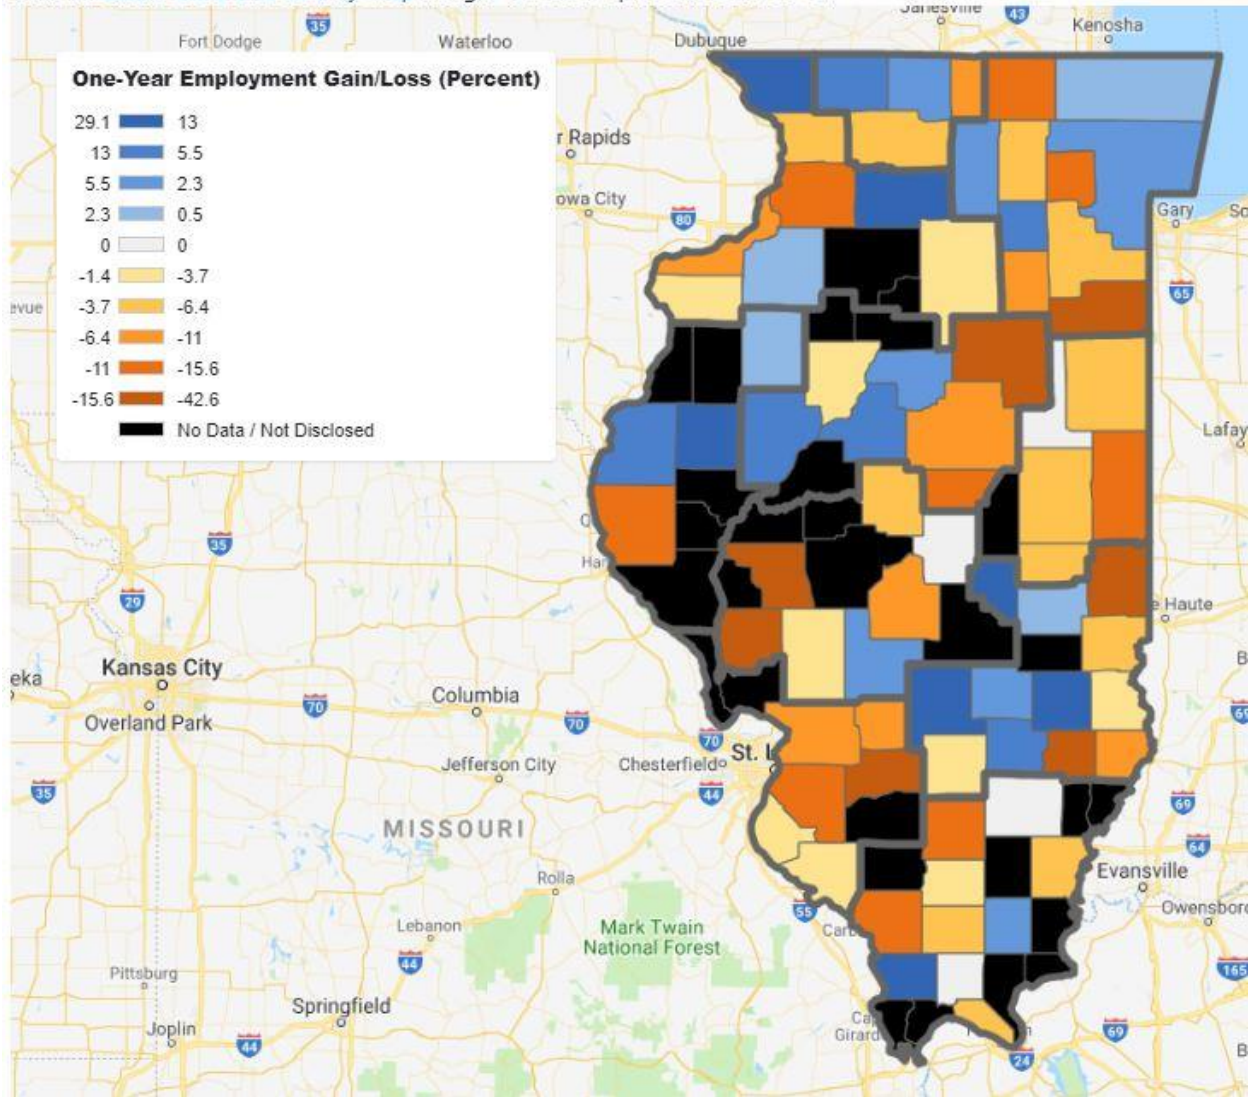

Regional Employment Change and Location Quotient Maps as of Quarter 4 2018

Construction 12 Month Employment Change

Source: QCEW State and County Map Range: Q4 2018 Updated: 2019-08-27

Construction Location Quotient

Source: QCEW State and County Map Range: Q4 2018 Updated: 2019-08-27

Financial 12 Month Employment Change

Source: QCEW State and County Map Range: Q4 2018 Updated: 2019-08-27

Financial Location Quotient

Source: QCEW State and County Map Range: Q4 2018 Updated: 2019-08-27

Information Technology 12 Month Employment Change

Source: QCEW State and County Map Range: Q4 2018 Updated: 2019-08-27

Information Technology Location Quotient

Source: QCEW State and County Map Range: Q4 2018 Updated: 2019-08-27

Natural Resources & Mining 12 Month Employment Change

Source: QCEW State and County Map Range: Q4 2018 Updated: 2019-08-27

Natural Resources & Mining Location Quotient

Source: QCEW State and County Map Range: Q4 2018 Updated: 2019-08-27