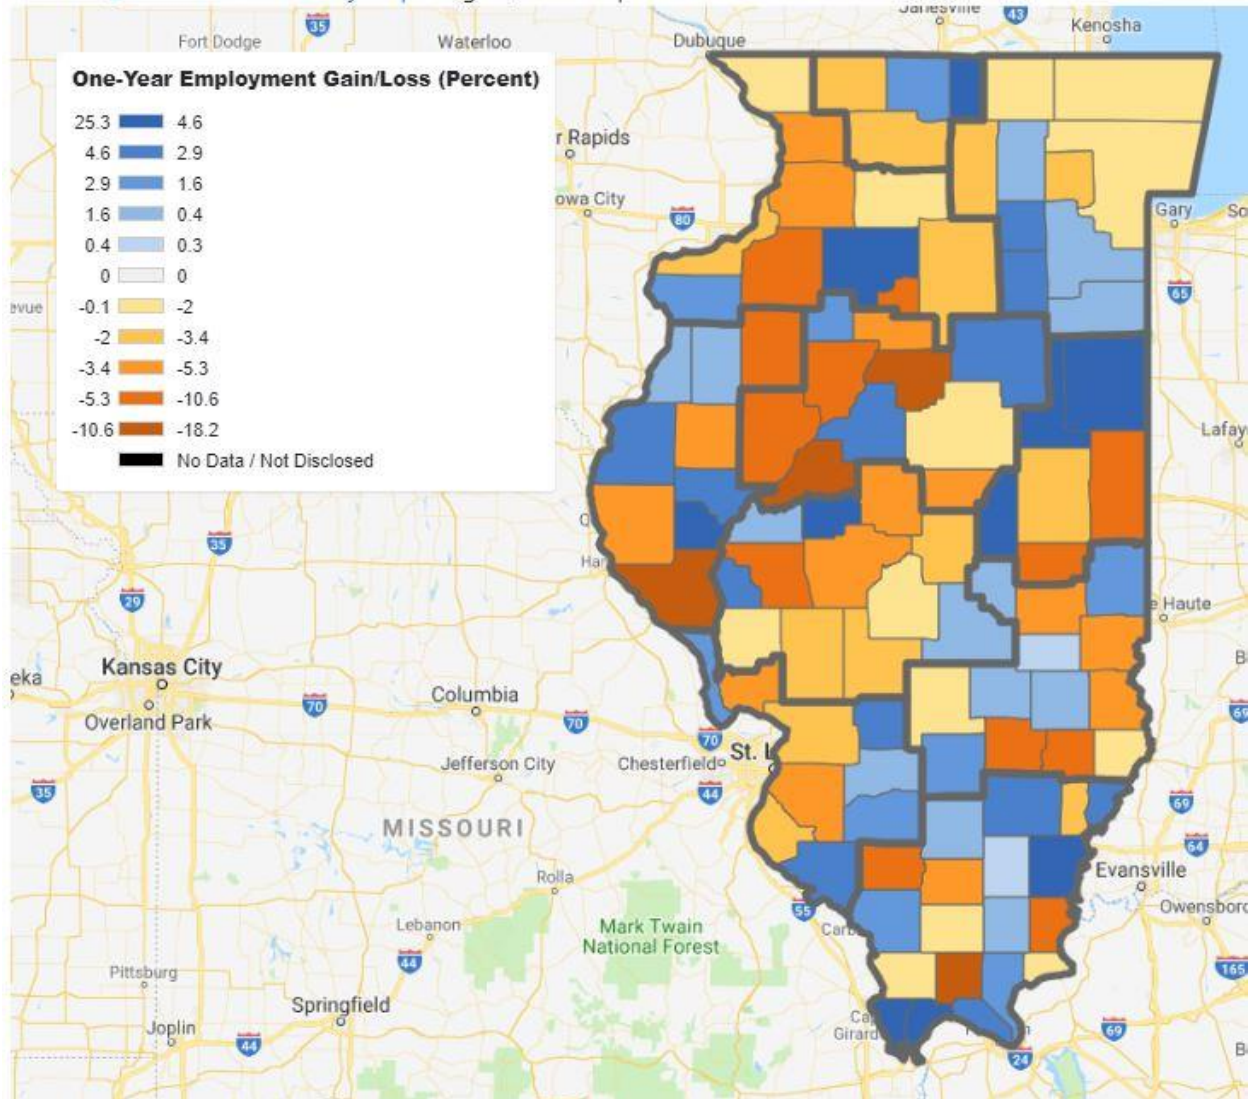

Natural Resources & Mining 12 Month Employment Change

Source: QCEW State and County Map Range: Q4 2018 Updated: 2019-08-27

Natural Resources & Mining Location Quotient

Source: QCEW State and County Map Range: Q4 2018 Updated: 2019-08-27

Professional & Business Services 12 Month Employment Change

Source: QCEW State and County Map Range: Q4 2018 Updated: 2019-08-27

Professional & Business Services Location Quotient

Source: QCEW State and County Map Range: Q4 2018 Updated: 2019-08-27

Trade, Transportation, & Utilities 12 Month Employment Change

Source: QCEW State and County Map Range: Q4 2018 Updated: 2019-08-27

Trade, Transportation, & Utilities Location Quotient

Source: QCEW State and County Map Range: Q4 2018 Updated: 2019-08-27