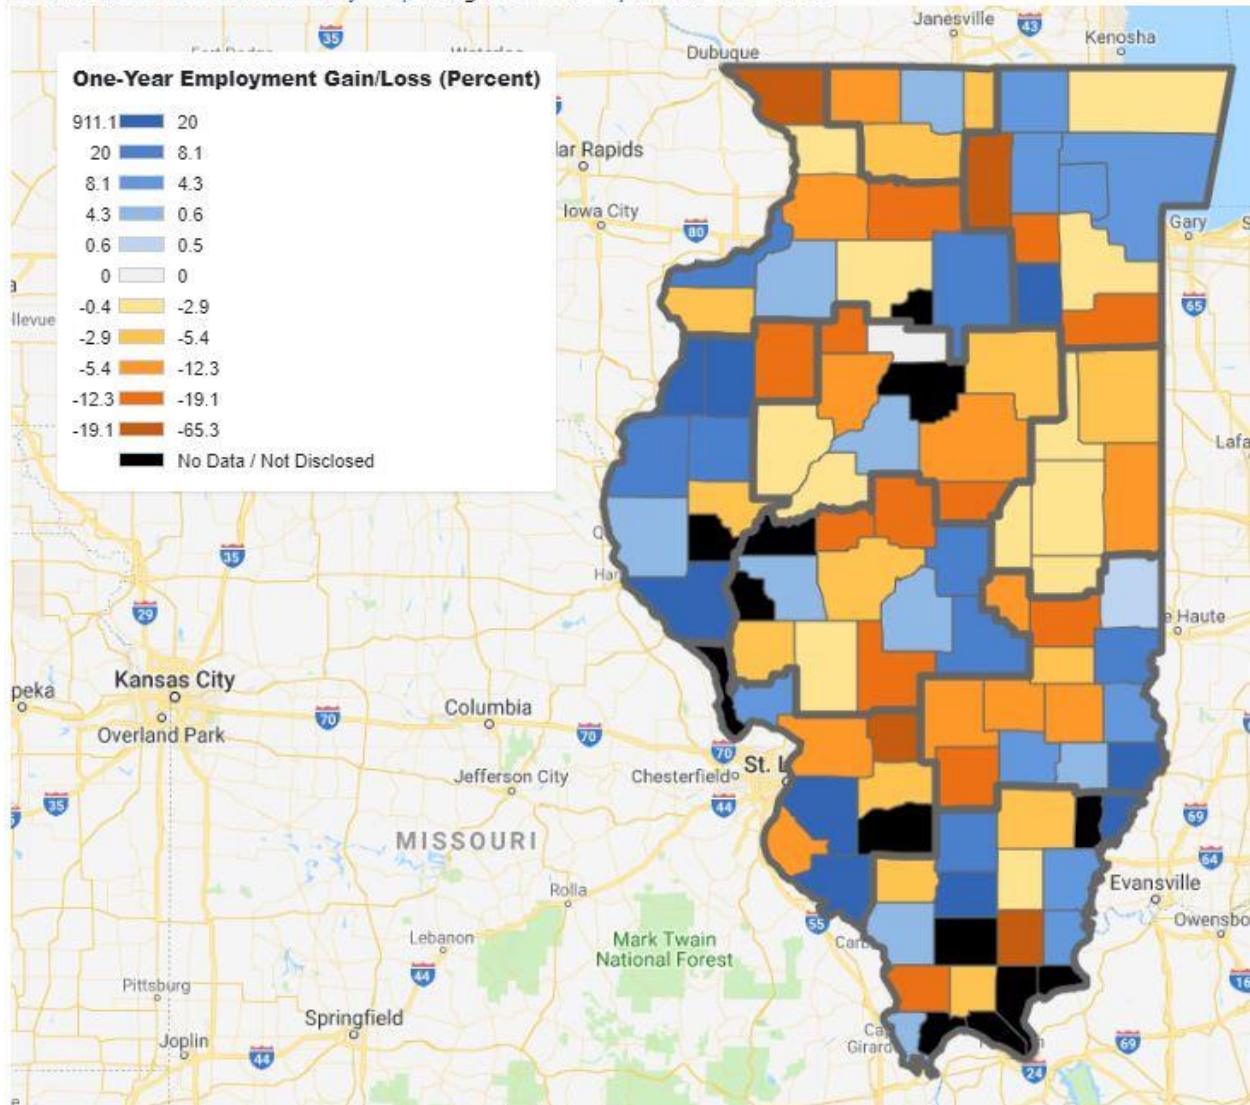

Information Technology 12 Month Employment Change

Source: QCEW State and County Map Range: Q4 2018 Updated: 2019-08-27

Information Technology Location Quotient

Source: QCEW State and County Map Range: Q4 2018 Updated: 2019-08-27

Manufacturing 12 Month Employment Change

Source: QCEW State and County Map Range: Q4 2018 Updated: 2019-08-27

Manufacturing Location Quotient

Source: QCEW State and County Map Range: Q4 2018 Updated: 2019-08-27

Natural Resources & Mining 12 Month Employment Change

Source: QCEW State and County Map Range: Q4 2018 Updated: 2019-08-27

Natural Resources & Mining Location Quotient

Source: QCEW State and County Map Range: Q4 2018 Updated: 2019-08-27

Professional & Business Services 12 Month Employment Change

Source: QCEW State and County Map Range: Q4 2018 Updated: 2019-08-27

Professional & Business Services Location Quotient

Source: QCEW State and County Map Range: Q4 2018 Updated: 2019-08-27