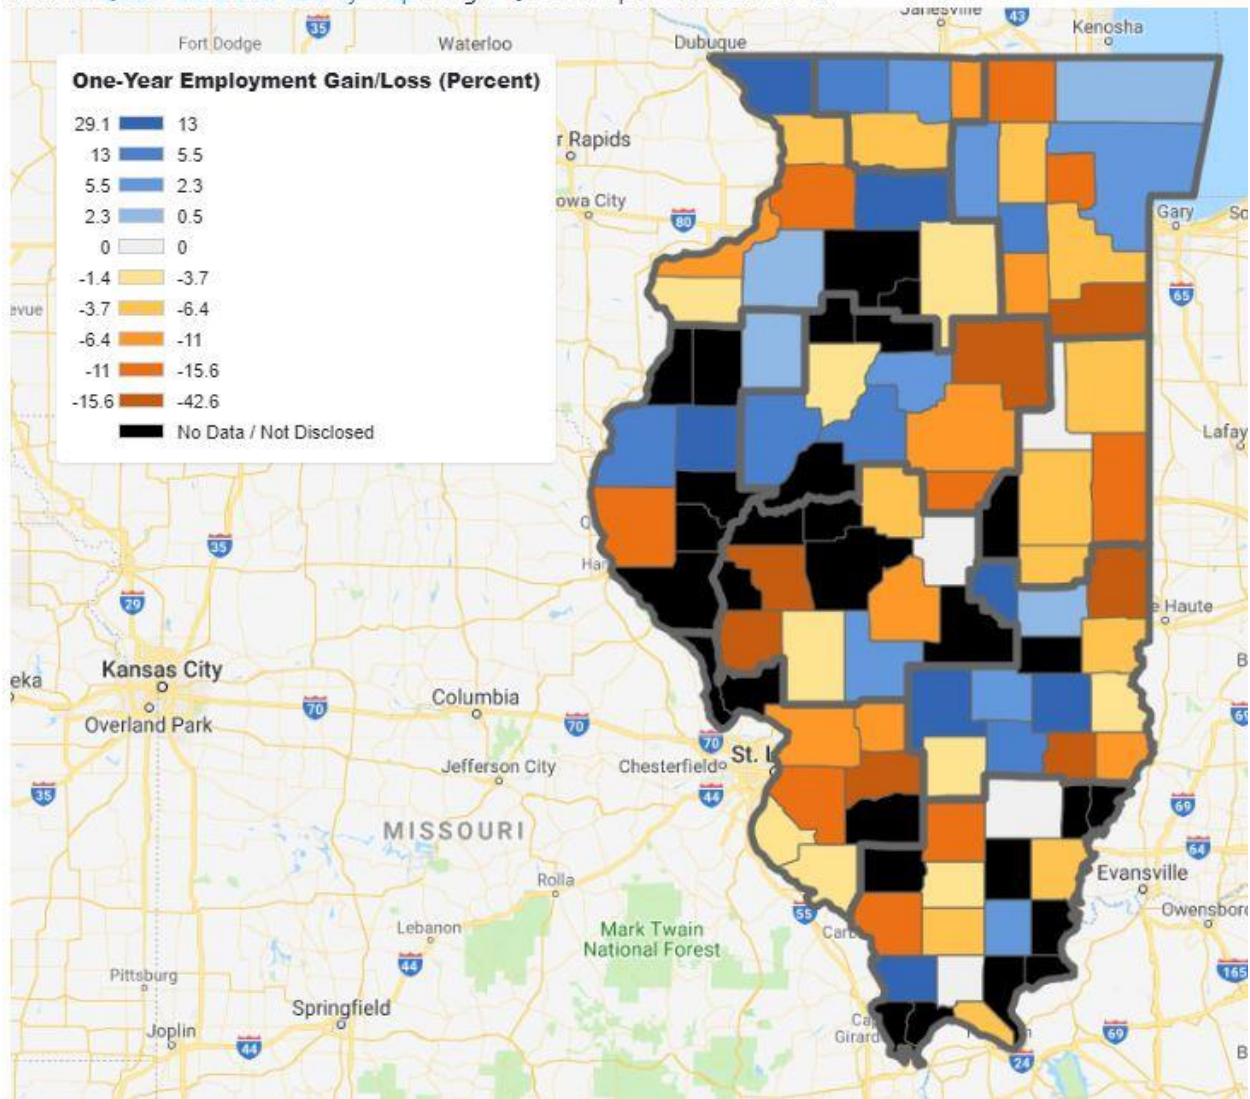

Regional Employment Change and Location Quotient Maps as of Quarter 4 2018

Construction 12 Month Employment Change

Source: QCEW State and County Map Range: Q4 2018 Updated: 2019-08-27

Construction Location Quotient

Source: QCEW State and County Map Range: Q4 2018 Updated: 2019-08-27

Financial 12 Month Employment Change

Source: QCEW State and County Map Range: Q4 2018 Updated: 2019-08-27

Financial Location Quotient

Source: QCEW State and County Map Range: Q4 2018 Updated: 2019-08-27

Information Technology 12 Month Employment Change

Source: QCEW State and County Map Range: Q4 2018 Updated: 2019-08-27

Information Technology Location Quotient

Source: QCEW State and County Map Range: Q4 2018 Updated: 2019-08-27

Natural Resources & Mining 12 Month Employment Change

Source: QCEW State and County Map Range: Q4 2018 Updated: 2019-08-27

Natural Resources & Mining Location Quotient

Source: QCEW State and County Map Range: Q4 2018 Updated: 2019-08-27