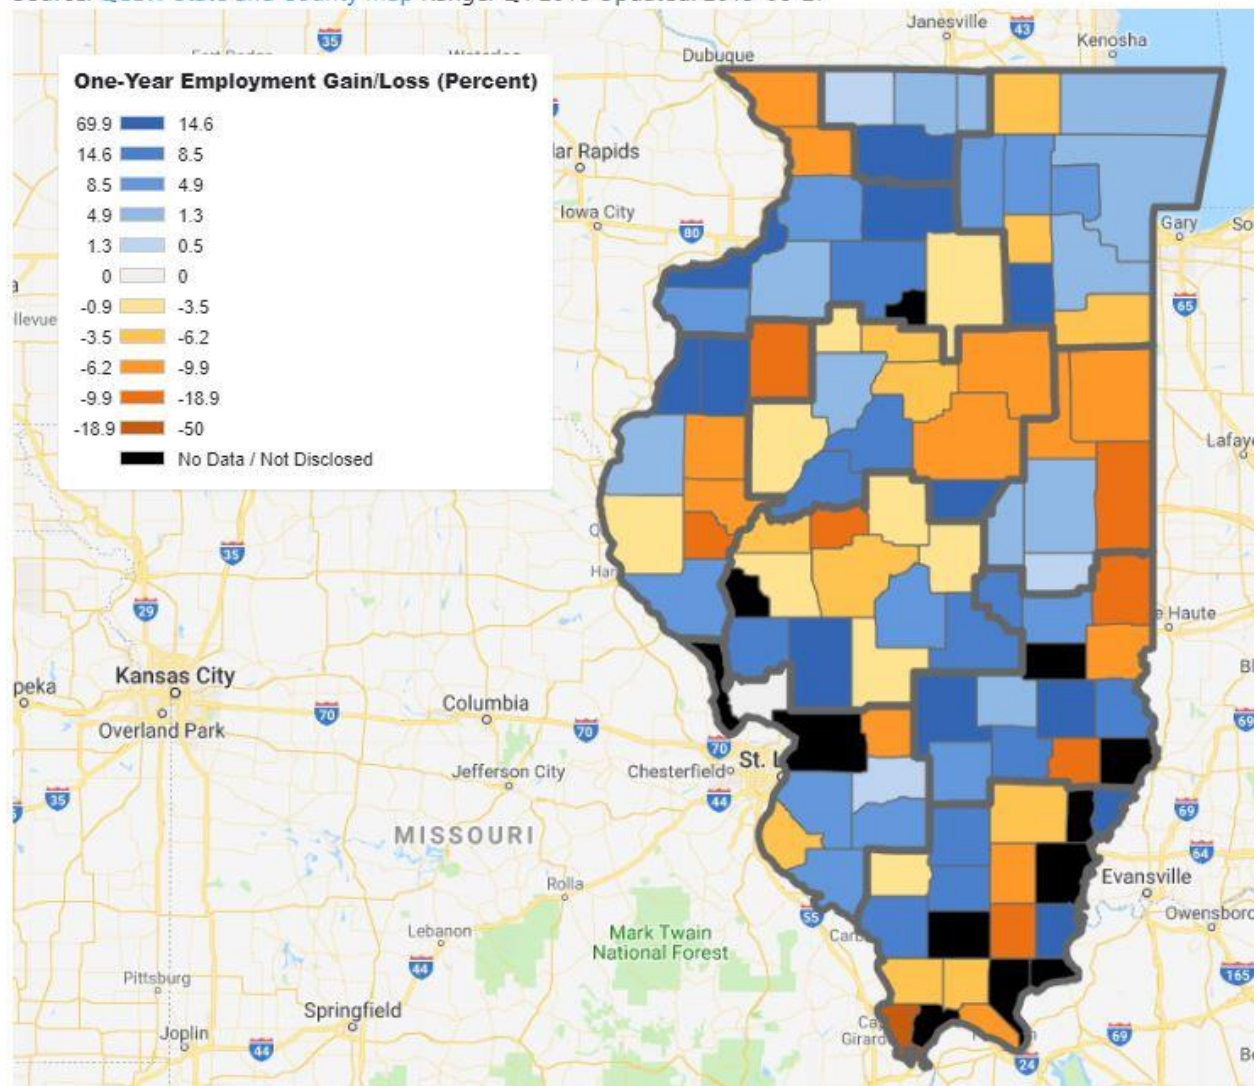

Regional Employment Change and Location Quotient Maps as of Quarter 4 2018

Construction 12 Month Employment Change

Source: QCEW State and County Map Range: Q4 2018 Updated: 2019-08-27

Construction Location Quotient

Source: QCEW State and County Map Range: Q4 2018 Updated: 2019-08-27

Financial 12 Month Employment Change

Source: QCEW State and County Map Range: Q4 2018 Updated: 2019-08-27

Financial Location Quotient

Source: QCEW State and County Map Range: Q4 2018 Updated: 2019-08-27

Information Technology 12 Month Employment Change

Source: QCEW State and County Map Range: Q4 2018 Updated: 2019-08-27

Information Technology Location Quotient

Source: QCEW State and County Map Range: Q4 2018 Updated: 2019-08-27

Natural Resources & Mining 12 Month Employment Change

Source: QCEW State and County Map Range: Q4 2018 Updated: 2019-08-27

Natural Resources & Mining Location Quotient

Source: QCEW State and County Map Range: Q4 2018 Updated: 2019-08-27