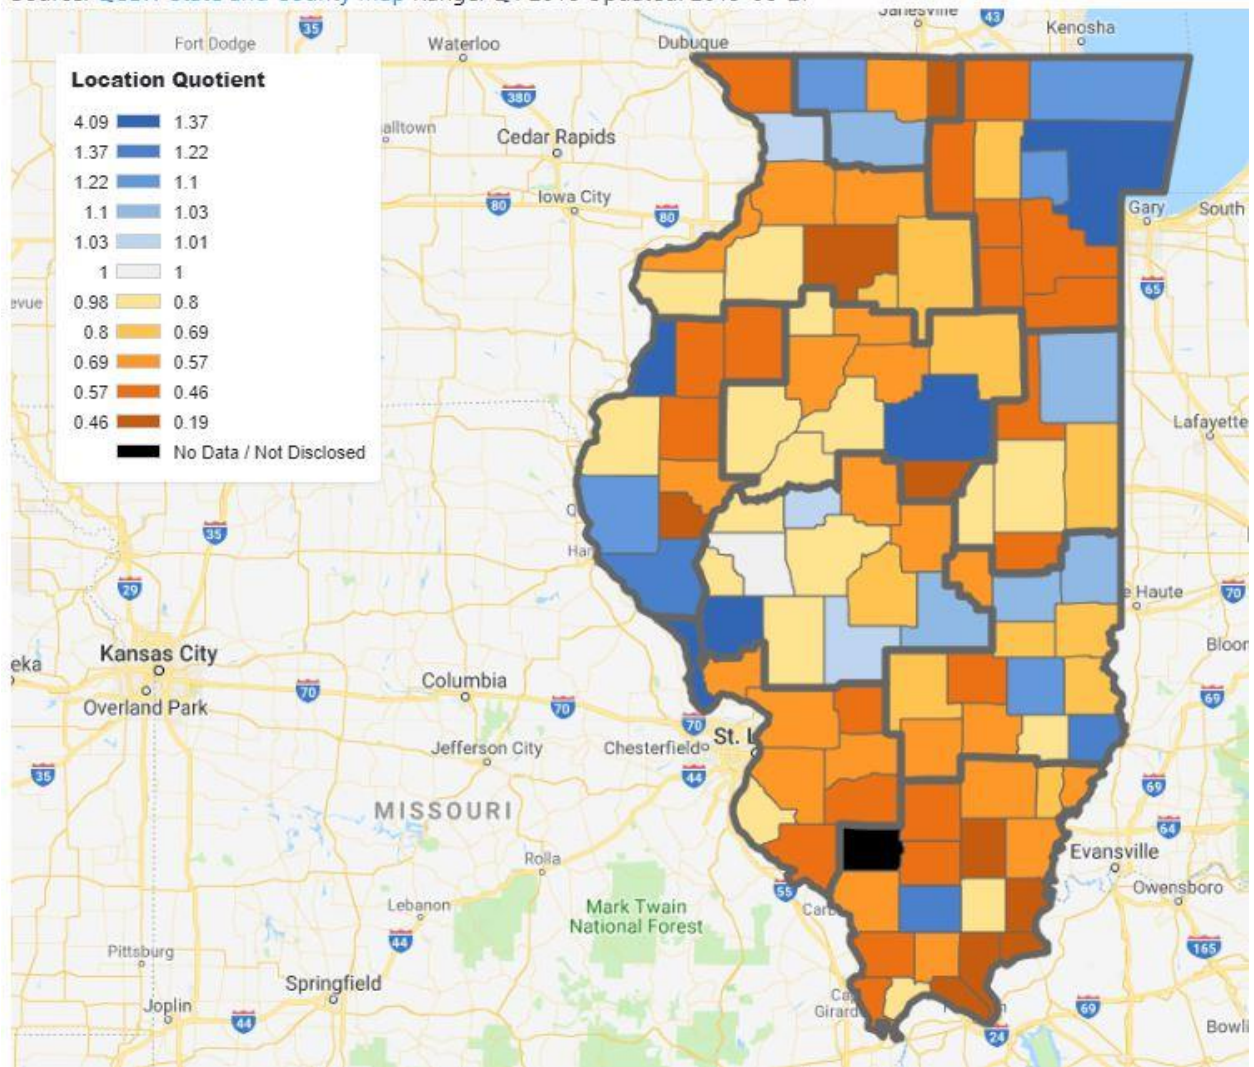

Regional Employment Change and Location Quotient Maps as of Quarter 4 2018

Construction 12 Month Employment Change

Source: QCEW State and County Map Range: Q4 2018 Updated: 2019-08-27

Construction Location Quotient

Source: QCEW State and County Map Range: Q4 2018 Updated: 2019-08-27

Financial 12 Month Employment Change

Source: QCEW State and County Map Range: Q4 2018 Updated: 2019-08-27

Financial Location Quotient

Source: QCEW State and County Map Range: Q4 2018 Updated: 2019-08-27

Information Technology 12 Month Employment Change

Source: QCEW State and County Map Range: Q4 2018 Updated: 2019-08-27

Information Technology Location Quotient

Source: QCEW State and County Map Range: Q4 2018 Updated: 2019-08-27

Natural Resources & Mining 12 Month Employment Change

Source: QCEW State and County Map Range: Q4 2018 Updated: 2019-08-27

Natural Resources & Mining Location Quotient

Source: QCEW State and County Map Range: Q4 2018 Updated: 2019-08-27