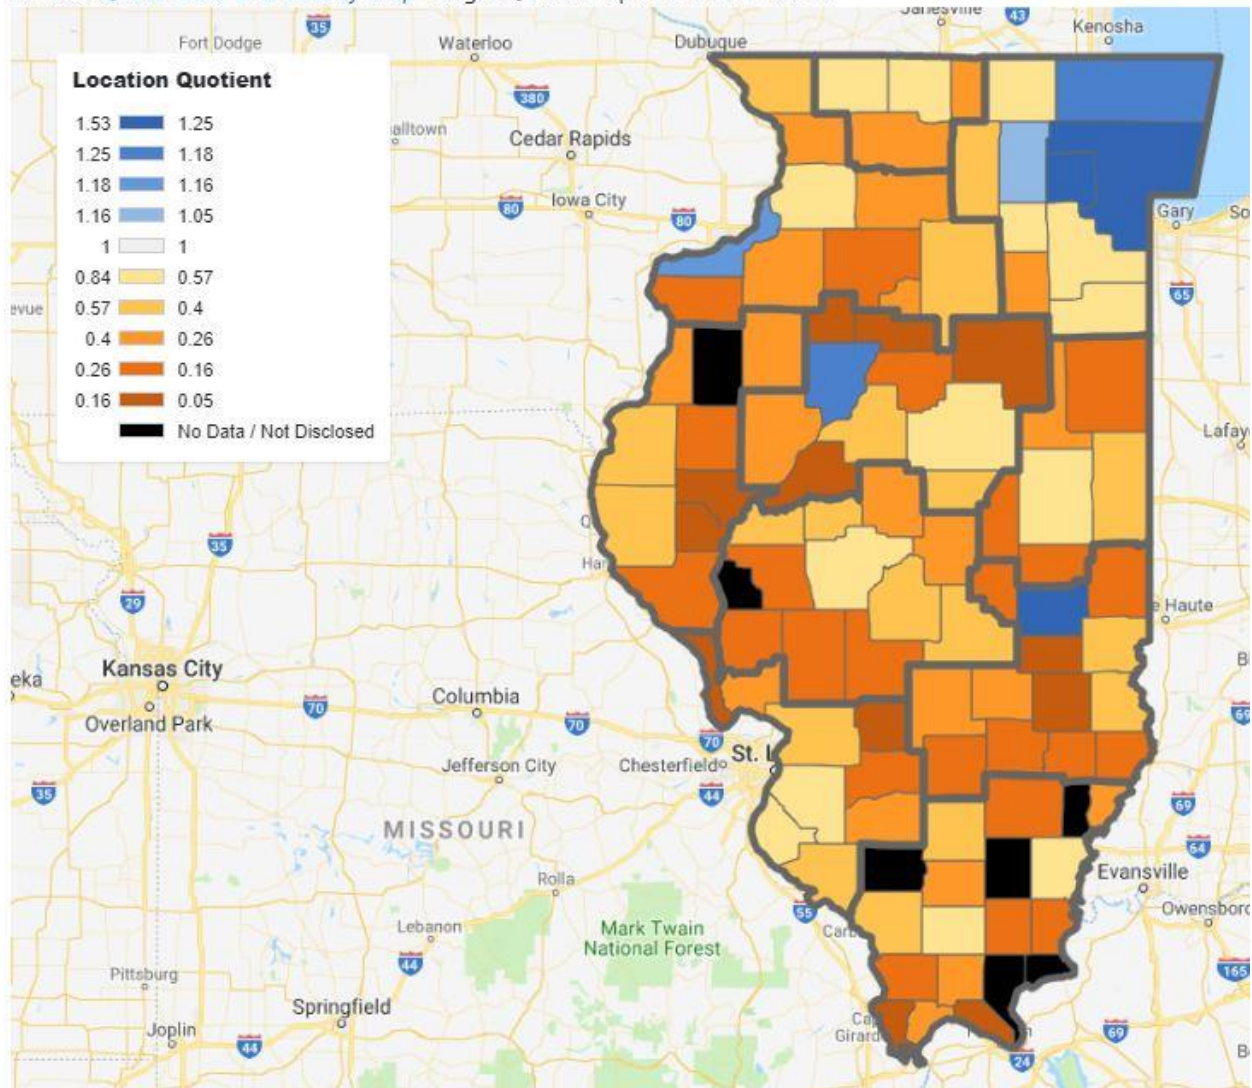

Manufacturing 12 Month Employment Change

Source: QCEW State and County Map Range: Q4 2018 Updated: 2019-08-27

Manufacturing Location Quotient

Source: QCEW State and County Map Range: Q4 2018 Updated: 2019-08-27

Natural Resources & Mining 12 Month Employment Change

Source: QCEW State and County Map Range: Q4 2018 Updated: 2019-08-27

Natural Resources & Mining Location Quotient

Source: QCEW State and County Map Range: Q4 2018 Updated: 2019-08-27

Professional & Business Services 12 Month Employment Change

Source: QCEW State and County Map Range: Q4 2018 Updated: 2019-08-27

Professional & Business Services Location Quotient

Source: QCEW State and County Map Range: Q4 2018 Updated: 2019-08-27

Trade, Transportation, & Utilities 12 Month Employment Change

Source: QCEW State and County Map Range: Q4 2018 Updated: 2019-08-27

Trade, Transportation, & Utilities Location Quotient

Source: QCEW State and County Map Range: Q4 2018 Updated: 2019-08-27