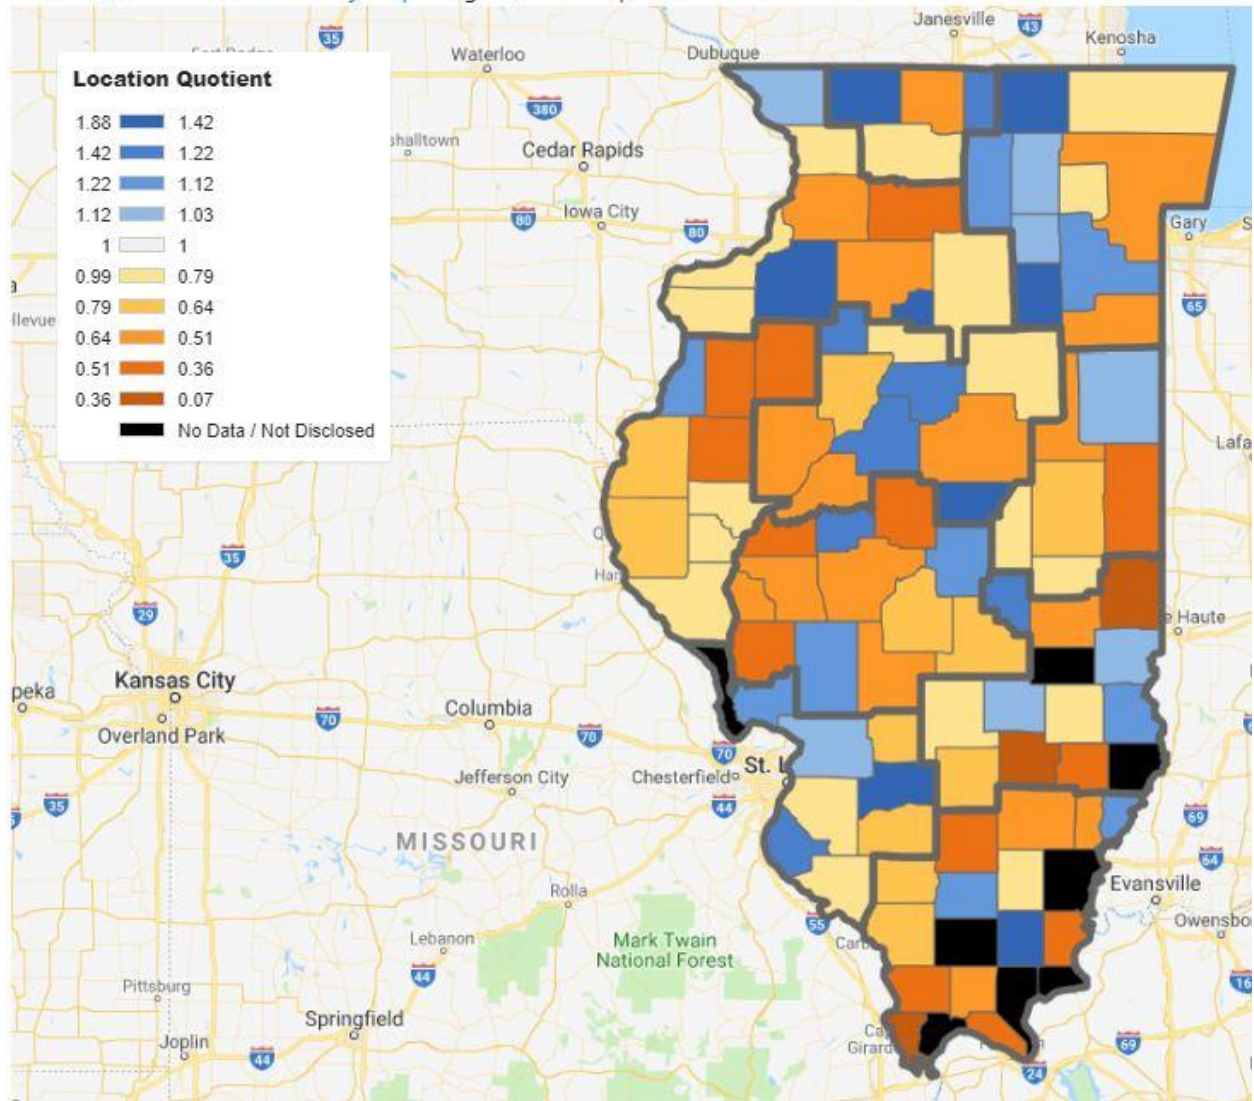

Regional Employment Change and Location Quotient Maps as of Quarter 4 2018

Construction 12 Month Employment Change

Source: QCEW State and County Map Range: Q4 2018 Updated: 2019-08-27

Construction Location Quotient

Source: QCEW State and County Map Range: Q4 2018 Updated: 2019-08-27

Financial 12 Month Employment Change

Source: QCEW State and County Map Range: Q4 2018 Updated: 2019-08-27

Financial Location Quotient

Source: QCEW State and County Map Range: Q4 2018 Updated: 2019-08-27

Information Technology 12 Month Employment Change

Source: QCEW State and County Map Range: Q4 2018 Updated: 2019-08-27

Information Technology Location Quotient

Source: QCEW State and County Map Range: Q4 2018 Updated: 2019-08-27

Natural Resources & Mining 12 Month Employment Change

Source: QCEW State and County Map Range: Q4 2018 Updated: 2019-08-27

Natural Resources & Mining Location Quotient

Source: QCEW State and County Map Range: Q4 2018 Updated: 2019-08-27