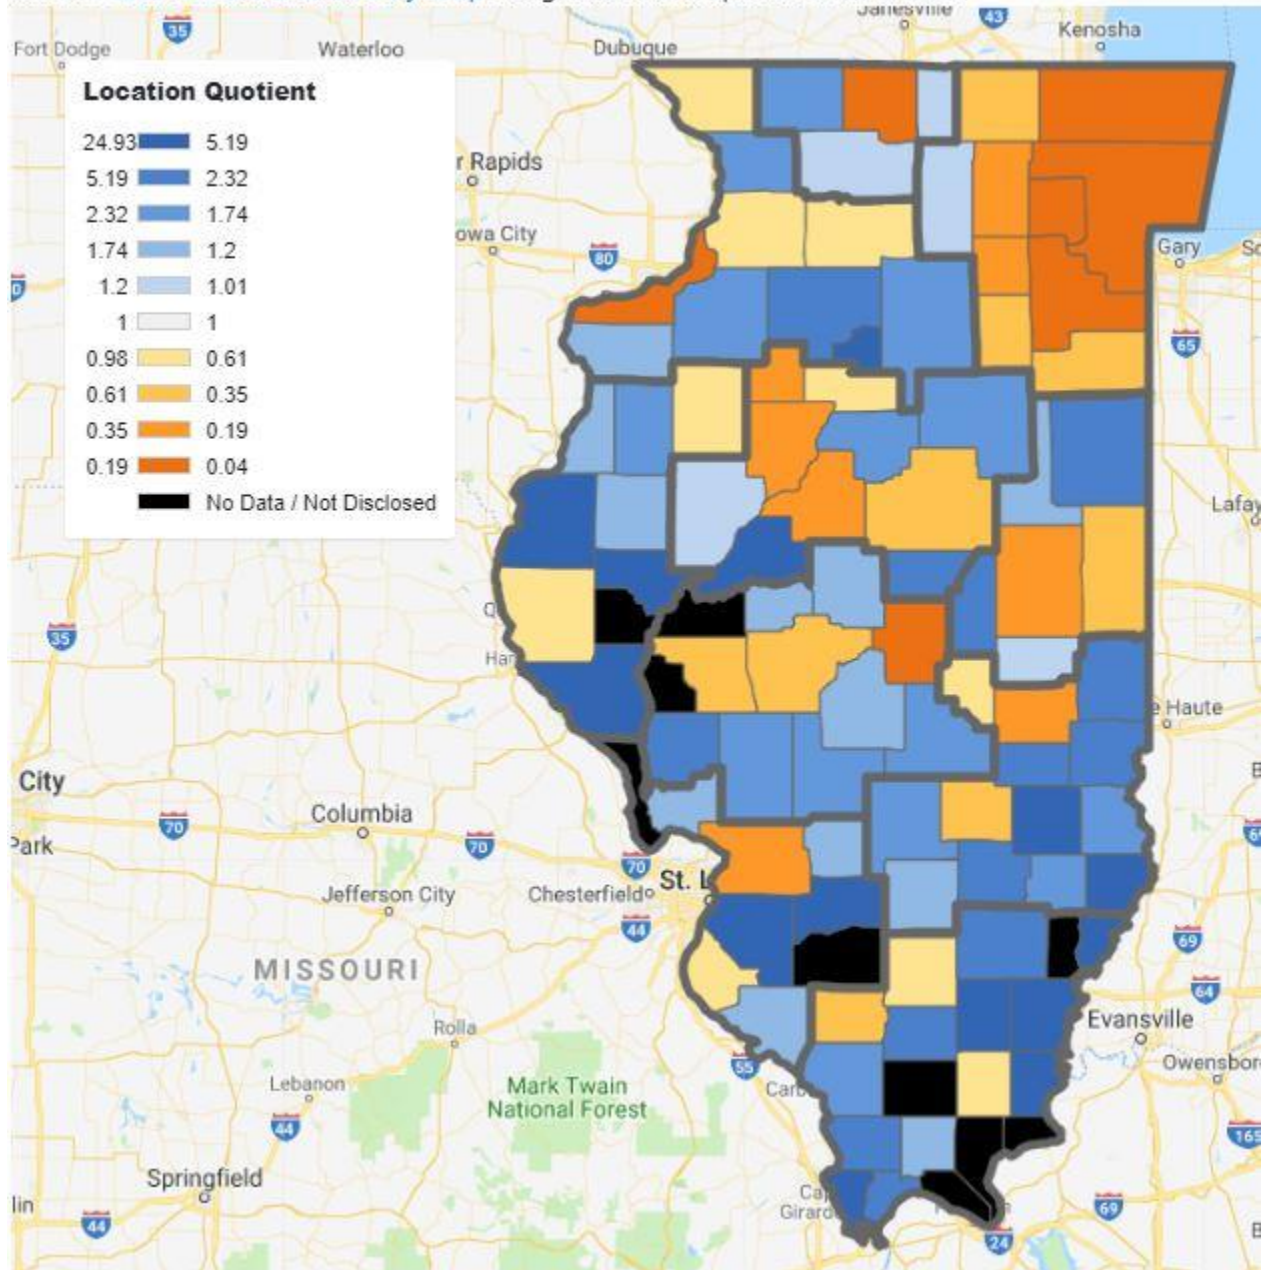

Information Technology 12 Month Employment Change

Source: QCEW State and County Map Range: Q4 2018 Updated: 2019-08-27

Information Technology Location Quotient

Source: QCEW State and County Map Range: Q4 2018 Updated: 2019-08-27

Manufacturing 12 Month Employment Change

Source: QCEW State and County Map Range: Q4 2018 Updated: 2019-08-27

Manufacturing Location Quotient

Source: QCEW State and County Map Range: Q4 2018 Updated: 2019-08-27

Natural Resources & Mining 12 Month Employment Change

Source: QCEW State and County Map Range: Q4 2018 Updated: 2019-08-27

Natural Resources & Mining Location Quotient

Source: QCEW State and County Map Range: Q4 2018 Updated: 2019-08-27