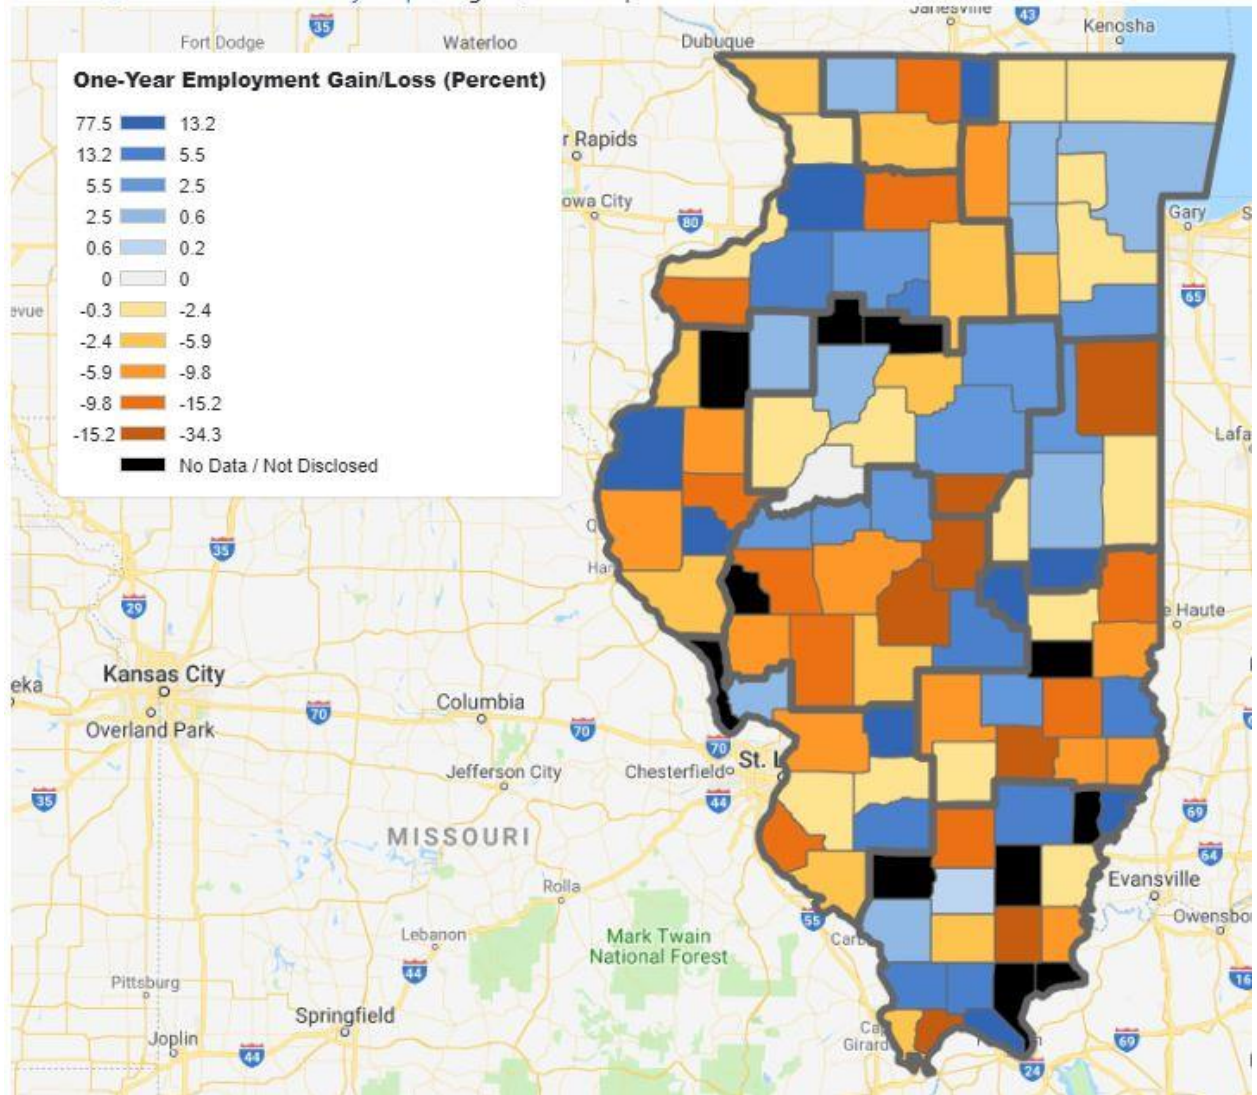

Manufacturing 12 Month Employment Change

Source: QCEW State and County Map Range: Q4 2018 Updated: 2019-08-27

Manufacturing Location Quotient

Source: QCEW State and County Map Range: Q4 2018 Updated: 2019-08-27

Natural Resources & Mining 12 Month Employment Change

Source: QCEW State and County Map Range: Q4 2018 Updated: 2019-08-27

Natural Resources & Mining Location Quotient

Source: QCEW State and County Map Range: Q4 2018 Updated: 2019-08-27

Professional & Business Services 12 Month Employment Change

Source: QCEW State and County Map Range: Q4 2018 Updated: 2019-08-27

Professional & Business Services Location Quotient

Source: QCEW State and County Map Range: Q4 2018 Updated: 2019-08-27

Trade, Transportation, & Utilities 12 Month Employment Change

Source: QCEW State and County Map Range: Q4 2018 Updated: 2019-08-27

Trade, Transportation, & Utilities Location Quotient

Source: QCEW State and County Map Range: Q4 2018 Updated: 2019-08-27